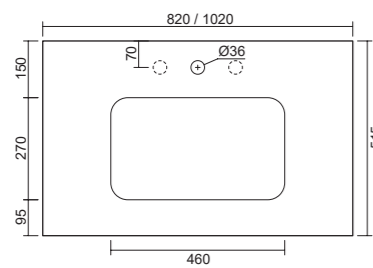

art. **0724**
Top in marmo monoforo (tre fori su richiesta) cm 82.
Marble top one hole (three holes on demande) cm 82.
art. **0725**
Top in marmo monoforo (tre fori su richiesta) cm 102.
Marble top one hole (three holes on demande) cm 102.
art. **0727**
Top in marmo monoforo completo di alzatina (tre fori su richiesta) cm 82.
Marble top one hole with backsplash (three holes on demande) cm 82.
art. **0728**
Top in marmo monoforo completo di alzatina (tre fori su richiesta) cm 102.
Marble top one hole with backsplash (three holes on demande) cm 102.
art. **0726**
Lavabo sottopiano rettangolare.
Undercounter Rectangle Washbasin.