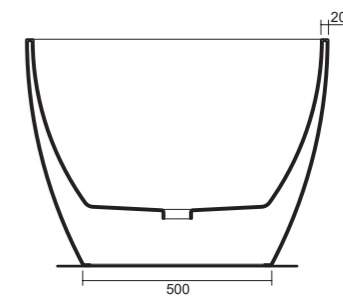

art. 0606
Form Vasca ovale freestanding in acrilico cm 160x76.
Form freestanding oval acrylic Bathtub cm 160x76.

art. 0607
Form Vasca ovale freestanding in acrilico cm 170x80.
Form freestanding oval acrylic Bathtub cm 170x80.