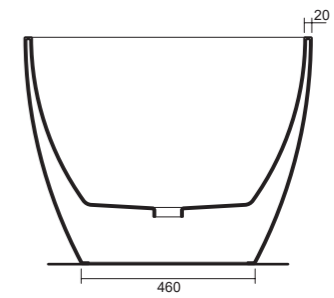

art. 0607
Form Vasca ovale freestanding in acrilico cm 170x80.
Form freestanding oval acrylic Bathtub cm 170x80.