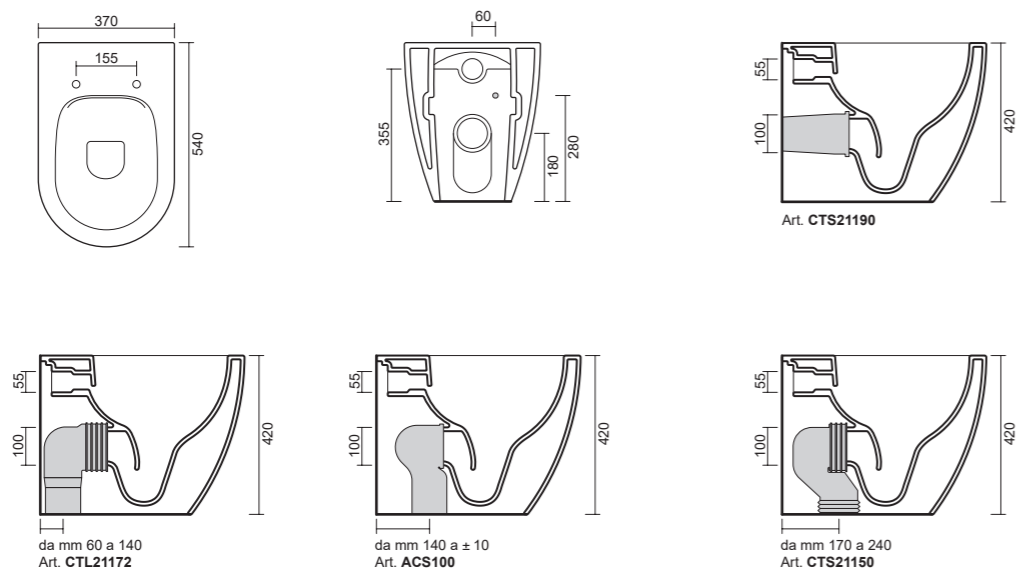

art. 0109

Wc/Bidet a terra rimless, traslato e fissaggio ghost completo di erogatore acqua. Scarico parete trasformabile a suolo tramite curva tecnica. Coprivaso, fissaggio e curva tecnica non inclusi.
Back-to-wall rimless Toilet/Bidet with a hidden installation system equipped with a water dispenser. P-trap outlet which can be converted into S-trap outlet with the use of a waste connector. Toilet seat, screws and pvc pipe are not included.