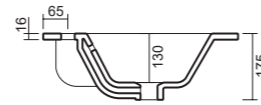

art. **0722**  
Lavabo per mobile cm 81.  
*Washbasin cm 81 for furniture.*  
art. **0723**  
Lavabo per mobile cm 101.  
*Washbasin cm 101 for furniture.*

art. **9015**  
Mobile sospeso cm 80.  
*Wall hung furniture cm 80.*  
art. **9016**  
Mobile sospeso cm 100.  
*Wall hung furniture cm 100.*  
art. **9017**  
Piede in legno per mobile sospeso.  
*Wooden foot for wall hung furniture.*