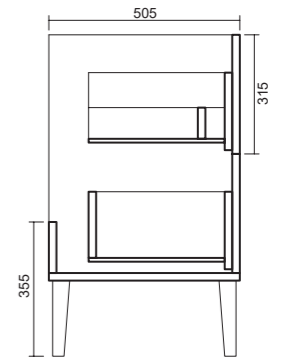

art. **0722**  
Lavabo per mobile cm 81.  
*Washbasin cm 81 for furniture.*  
art. **0723**  
Lavabo per mobile cm 101.  
*Washbasin cm 101 for furniture.*

art. **9015**  
Mobile sospeso cm 80.  
*Wall hung furniture cm 80.*  
art. **9016**  
Mobile sospeso cm 100.  
*Wall hung furniture cm 100.*  
art. **9017**  
Piede in legno per mobile sospeso.  
*Wooden foot for wall hung furniture.*