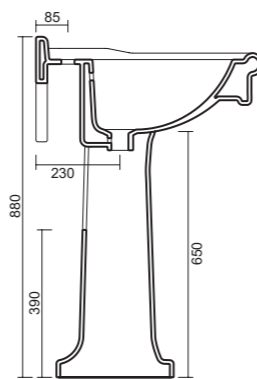

art. **0722**  
Lavabo per mobile cm 81.  
*Washbasin cm 81 for furniture.*  
art. **0723**  
Lavabo per mobile cm 101.  
*Washbasin cm 101 for furniture.*

art. **9015**  
Mobile sospeso cm 80.  
*Wall hung furniture cm 80.*  
art. **9016**  
Mobile sospeso cm 100.  
*Wall hung furniture cm 100.*  
art. **9017**  
Piede in legno per mobile sospeso.  
*Wooden foot for wall hung furniture.*