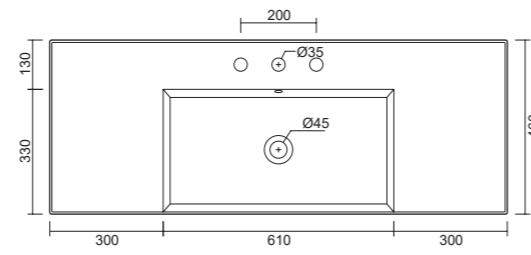

art. XLAV81SX

art. XLAV81DX

Lavabo XL 121 da appoggio o sospeso. Fissaggi non inclusi.  
 Wall hung or countertop washbasin XL 121. Screw are not included.

art. XLAV121

art. XLAV121SX

art. XLAV121DV

art. XLAV121CE