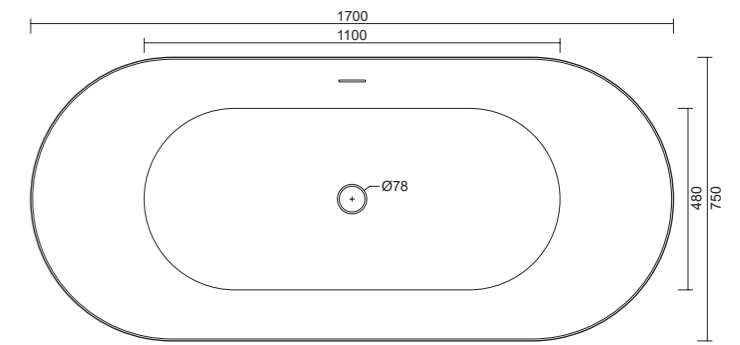

art. 0603
Vasca Ovale cm 150x75
Oval Bathtub cm 150x75

art. 0604
Vasca Ovale cm 170x75
Oval Bathtub cm 170x75

art. 0603
Dey Vasca ovale freestanding in acrilico cm 150x75.
Dey freestanding oval acrylic Bathtub cm 150x75.

art. 0604
Dey Vasca ovale freestanding in acrilico cm 170x75.
Dey freestanding oval acrylic Bathtub cm 170x75.