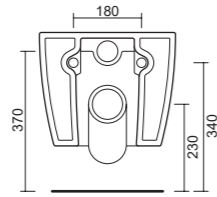

**art. 0103**

**Wc sospeso rimless. Coprivaso e fissaggi non inclusi.**  
*Wall hung, rimless Toilet. Toilet seat and screws not included.*

**art. 0104**

**Bidet sospeso monoforo completo di piletta skip up in ceramica flat. Fissaggio non incluso.**  
*One hole wall hung Bidet with pvc drain and ceramic cover plate flat included. Screws not included.*