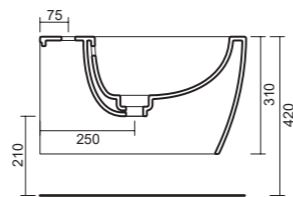

**art. 0103**

**Wc sospeso rimless. Coprivaso e fissaggi non inclusi.**  
*Wall hung, rimless Toilet. Toilet seat and screws not included.*

**art. 0104**

**Bidet sospeso monoforo completo di piletta skip up in ceramica flat. Fissaggio non incluso.**  
*One hole wall hung Bidet with pvc drain and ceramic cover plate flat included. Screws not included.*