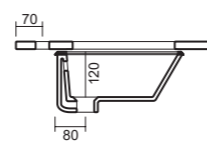

art. **0724**
Top in marmo monoforo (tre fori su richiesta) cm 82.
Marble top one hole (three holes on demande) cm 82.
art. **0725**
Top in marmo monoforo (tre fori su richiesta) cm 102.
Marble top one hole (three holes on demande) cm 102.
art. **0727**
Top in marmo monoforo completo di alzatina (tre fori su richiesta) cm 82.
Marble top one hole with backsplash (three holes on demande) cm 82.
art. **0728**
Top in marmo monoforo completo di alzatina (tre fori su richiesta) cm 102.
Marble top one hole with backsplash (three holes on demande) cm 102.
art. **0726**
Lavabo sottopiano rettangolare.
Undercounter Rectangle Washbasin.