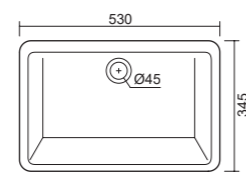

art. **0724**
Top in marmo monoforo (tre fori su richiesta) cm 82.
Marble top one hole (three holes on demande) cm 82.
art. **0725**
Top in marmo monoforo (tre fori su richiesta) cm 102.
Marble top one hole (three holes on demande) cm 102.
art. **0727**
Top in marmo monoforo completo di alzatina (tre fori su richiesta) cm 82.
Marble top one hole with backsplash (three holes on demande) cm 82.
art. **0728**
Top in marmo monoforo completo di alzatina (tre fori su richiesta) cm 102.
Marble top one hole with backsplash (three holes on demande) cm 102.
art. **0726**
Lavabo sottopiano rettangolare.
Undercounter Rectangle Washbasin.