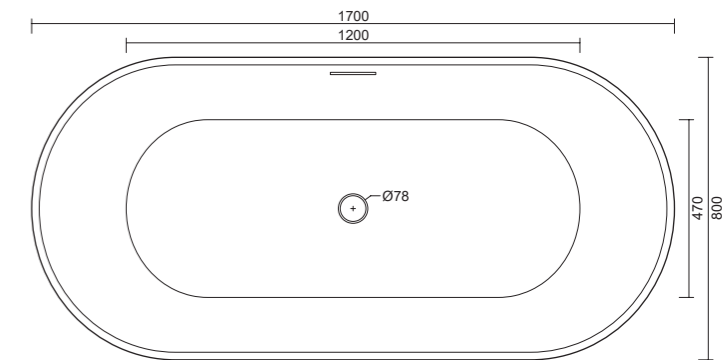

art. 0606
Form Vasca ovale freestanding in acrilico cm 160x76.
Form freestanding oval acrylic Bathtub cm 160x76.

art. 0607
Form Vasca ovale freestanding in acrilico cm 170x80.
Form freestanding oval acrylic Bathtub cm 170x80.