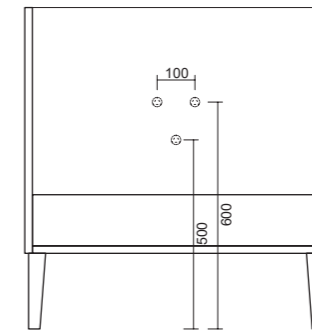

art. **0722**  
Lavabo per mobile cm 81.  
*Washbasin cm 81 for furniture.*  
art. **0723**  
Lavabo per mobile cm 101.  
*Washbasin cm 101 for furniture.*

art. **9015**  
Mobile sospeso cm 80.  
*Wall hung furniture cm 80.*  
art. **9016**  
Mobile sospeso cm 100.  
*Wall hung furniture cm 100.*  
art. **9017**  
Piede in legno per mobile sospeso.  
*Wooden foot for wall hung furniture.*