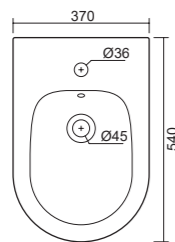

**art. 0103**

**Wc sospeso rimless. Coprivaso e fissaggi non inclusi.**  
*Wall hung, rimless Toilet. Toilet seat and screws not included.*

**art. 0104**

**Bidet sospeso monoforo completo di piletta skip up in ceramica flat. Fissaggio non incluso.**  
*One hole wall hung Bidet with pvc drain and ceramic cover plate flat included. Screws not included.*