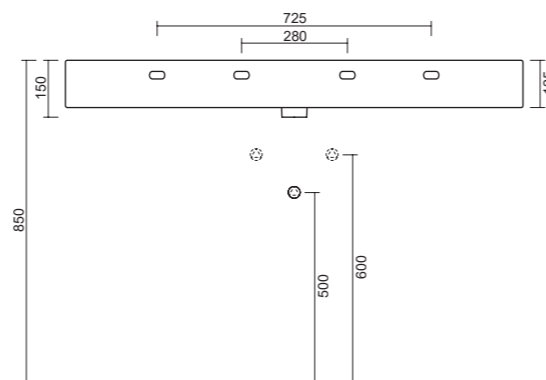

art. XLAV121DX