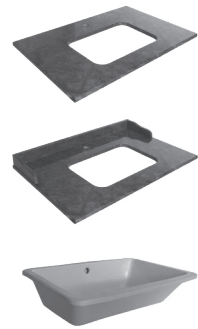

art. **0722**  
Lavabo per mobile cm 81.  
*Washbasin cm 81 for furniture.*  
art. **0723**  
Lavabo per mobile cm 101.  
*Washbasin cm 101 for furniture.*

art. **9015**  
Mobile sospeso cm 80.  
*Wall hung furniture cm 80.*  
art. **9016**  
Mobile sospeso cm 100.  
*Wall hung furniture cm 100.*  
art. **9017**  
Piede in legno per mobile sospeso.  
*Wooden foot for wall hung furniture.*