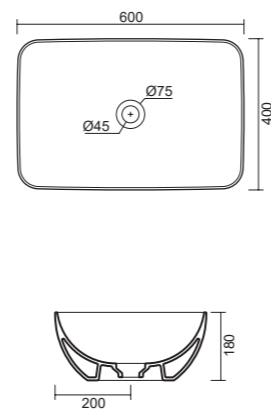

art. 0805
Lavabo Rettangolare in appoggio cm 60x40 h18 completo di piletta skip up in ceramica flat
Rectangular countertop Washbasin cm 60x40 h18 drain skip up and ceramic cover plate flat included