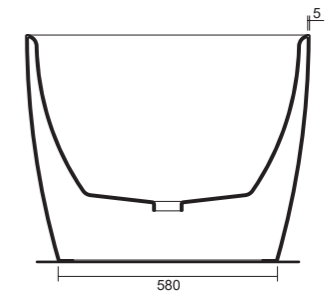

art. 0604
Vasca Ovale cm 170x75
Oval Bathtub cm 170x75

art. 0603
Dey Vasca ovale freestanding in acrilico cm 150x75.
Dey freestanding oval acrylic Bathtub cm 150x75.

art. 0604
Dey Vasca ovale freestanding in acrilico cm 170x75.
Dey freestanding oval acrylic Bathtub cm 170x75.