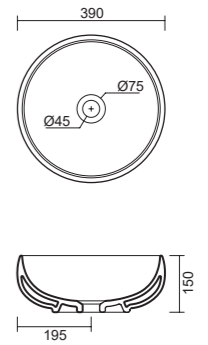

CIOTOLE/COLLECTION

art. 0902
Lavabo Matisse in appoggio cm Ø39 h15.
Countertop Washbasin Matisse cm Ø39 h15.