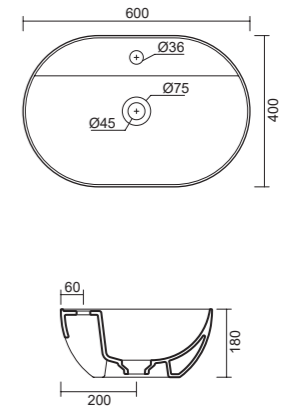

art. 0807
Lavabo Rettangolare monoforo in appoggio cm 60x40 h18 completo di piletta skip up in ceramica flat
One hole Rectangular countertop Washbasin cm 60x40 h18 drain skip up and ceramic cover plate flat included