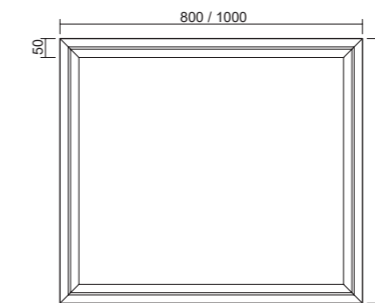

art. **9019**
Specchio cm 80x70.
Mirror cm 80x70.
art. **9020**
Specchio cm 100x70.
Mirror cm 100x70.