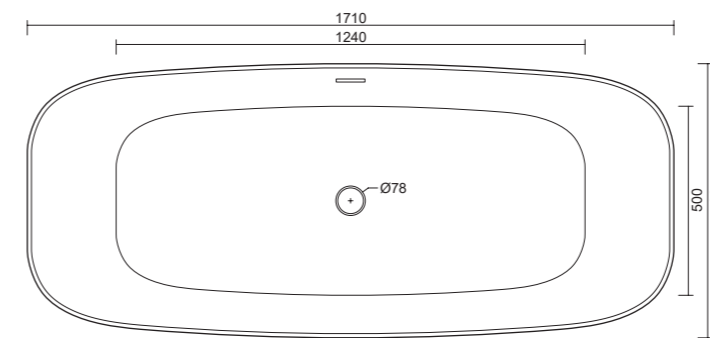

art. 0604  
Vasca Ovale cm 170x75  
Oval Bathtub cm 170x75