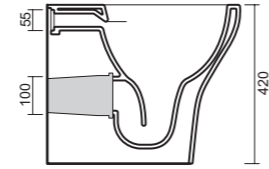

Back-to-wall rimless Toilet with a hidden installation system. P-trap outlet which can be converted into S-trap outlet with the use of a waste connector. Toilet seat, screws and pvc pipe are not included.