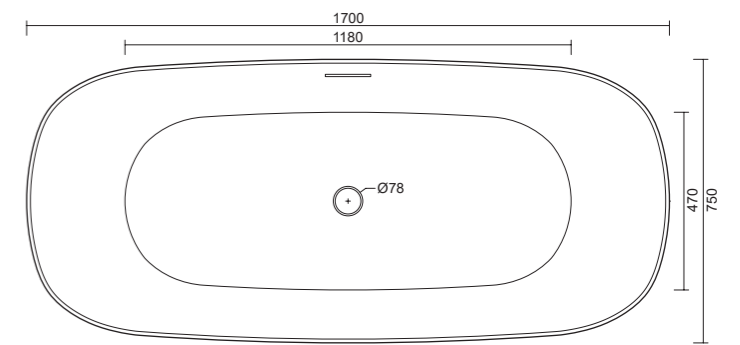

art. 0605
Cult Vasca rettangolare freestanding in acrilico cm 170x75.
Cult freestanding rectangular acrylic Bathtub cm 170x75.