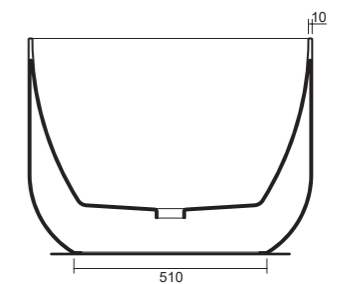

art. 0605
Cult Vasca rettangolare freestanding in acrilico cm 170x75.
Cult freestanding rectangular acrylic Bathtub cm 170x75.