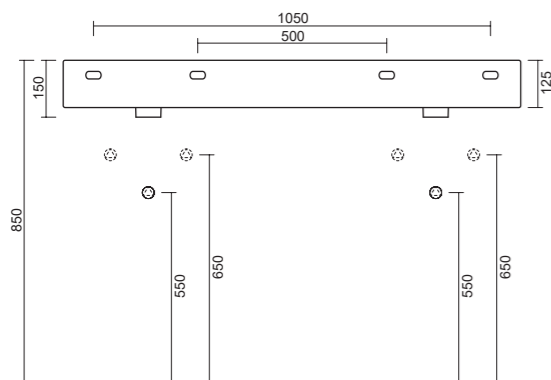

art. XLAV81SX

art. XLAV81DX

Lavabo XL 121 da appoggio o sospeso. Fissaggi non inclusi.  
 Wall hung or countertop washbasin XL 121. Screw are not included.

art. XLAV121

art. XLAV121SX

art. XLAV121DV

art. XLAV121CE