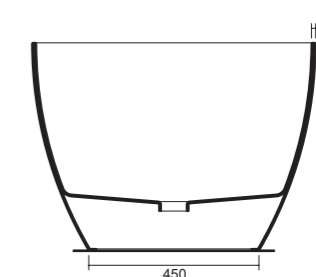

# BLUM

art. 0601  
 Vasca Ovale cm 171x75  
 Oval Bathtub cm 171x75

art. 0601  
 Blum Vasca ovale freestanding in solid surface cm 171x75.  
 Blum freestanding oval solid surface Bathtub cm 171x75.