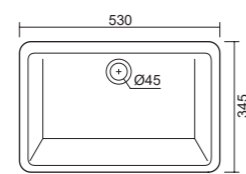

art. **0724**
Top in marmo monoforo (tre fori su richiesta) cm 82.
Marble top one hole (three holes on demande) cm 82.
art. **0725**
Top in marmo monoforo (tre fori su richiesta) cm 102.
Marble top one hole (three holes on demande) cm 102.
art. **0727**
Top in marmo monoforo completo di alzatina (tre fori su richiesta) cm 82.
Marble top one hole with backsplash (three holes on demande) cm 82.
art. **0728**
Top in marmo monoforo completo di alzatina (tre fori su richiesta) cm 102.
Marble top one hole with backsplash (three holes on demande) cm 102.
art. **0726**
Lavabo sottopiano rettangolare.
Undercounter Rectangle Washbasin.