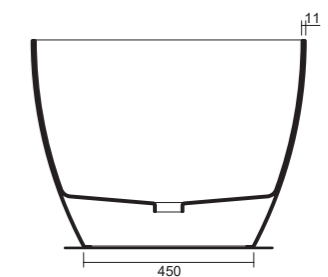

art. 0604  
Vasca Ovale cm 170x75  
Oval Bathtub cm 170x75