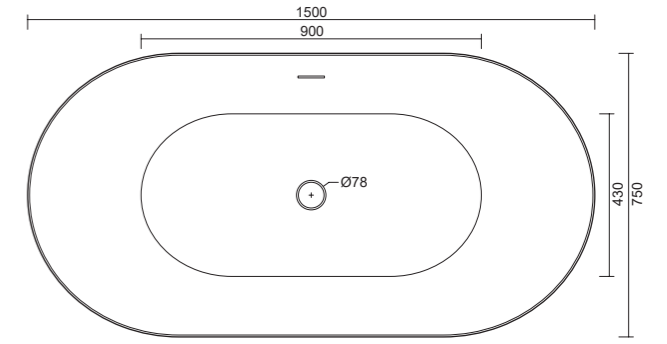

art. 0603  
Vasca Ovale cm 150x75  
Oval Bathtub cm 150x75

art. 0604  
Vasca Ovale cm 170x75  
Oval Bathtub cm 170x75

art. 0603  
Dey Vasca ovale freestanding in acrilico cm 150x75.  
Dey freestanding oval acrylic Bathtub cm 150x75.