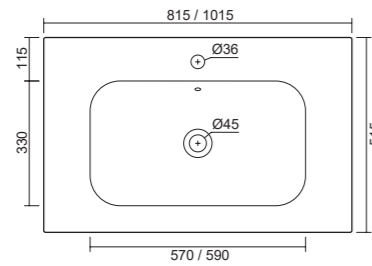

art. **0722**  
Lavabo per mobile cm 81.  
*Washbasin cm 81 for furniture.*  
art. **0723**  
Lavabo per mobile cm 101.  
*Washbasin cm 101 for furniture.*

art. **9015**  
Mobile sospeso cm 80.  
*Wall hung furniture cm 80.*  
art. **9016**  
Mobile sospeso cm 100.  
*Wall hung furniture cm 100.*  
art. **9017**  
Piede in legno per mobile sospeso.  
*Wooden foot for wall hung furniture.*