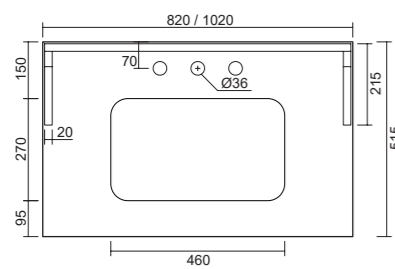

art. **0724**
Top in marmo monoforo (tre fori su richiesta) cm 82.
Marble top one hole (three holes on demande) cm 82.
art. **0725**
Top in marmo monoforo (tre fori su richiesta) cm 102.
Marble top one hole (three holes on demande) cm 102.
art. **0727**
Top in marmo monoforo completo di alzatina (tre fori su richiesta) cm 82.
Marble top one hole with backsplash (three holes on demande) cm 82.
art. **0728**
Top in marmo monoforo completo di alzatina (tre fori su richiesta) cm 102.
Marble top one hole with backsplash (three holes on demande) cm 102.
art. **0726**
Lavabo sottopiano rettangolare.
Undercounter Rectangle Washbasin.