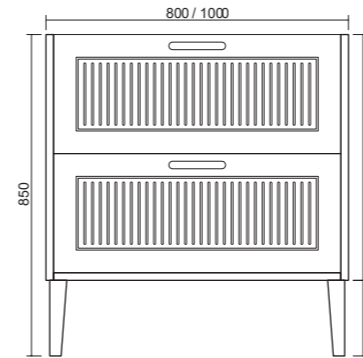

art. **0722**  
Lavabo per mobile cm 81.  
*Washbasin cm 81 for furniture.*  
art. **0723**  
Lavabo per mobile cm 101.  
*Washbasin cm 101 for furniture.*

art. **9015**  
Mobile sospeso cm 80.  
*Wall hung furniture cm 80.*  
art. **9016**  
Mobile sospeso cm 100.  
*Wall hung furniture cm 100.*  
art. **9017**  
Piede in legno per mobile sospeso.  
*Wooden foot for wall hung furniture.*