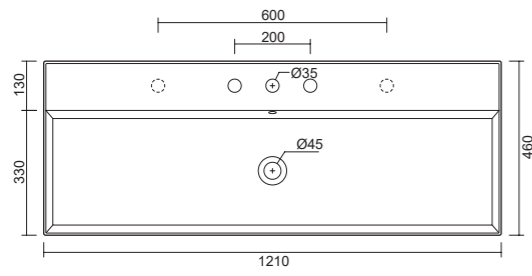

art. XLAV81SX

art. XLAV81DX

Lavabo XL 121 da appoggio o sospeso. Fissaggi non inclusi.  
 Wall hung or countertop washbasin XL 121. Screw are not included.

art. XLAV121

art. XLAV121SX

art. XLAV121DV

art. XLAV121CE