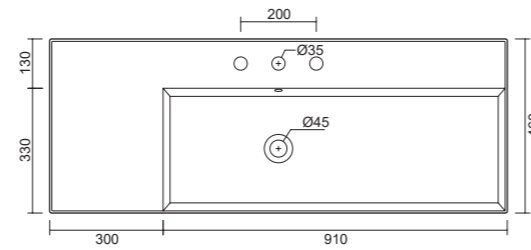

art. XLAV121DX