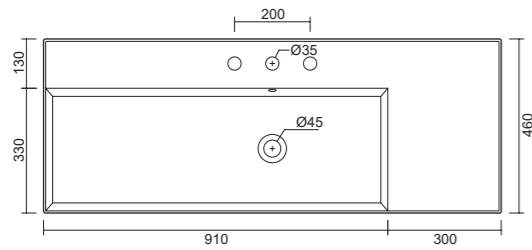

art. XLAV81SX

art. XLAV81DX

Lavabo XL 121 da appoggio o sospeso. Fissaggi non inclusi.  
 Wall hung or countertop washbasin XL 121. Screw are not included.

art. XLAV121

art. XLAV121SX

art. XLAV121DV

art. XLAV121CE