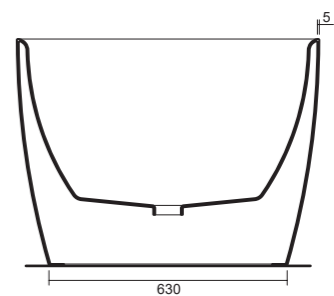

art. 0603
Vasca Ovale cm 150x75
Oval Bathtub cm 150x75

art. 0604
Vasca Ovale cm 170x75
Oval Bathtub cm 170x75

art. 0603
Dey Vasca ovale freestanding in acrilico cm 150x75.
Dey freestanding oval acrylic Bathtub cm 150x75.

art. 0604
Dey Vasca ovale freestanding in acrilico cm 170x75.
Dey freestanding oval acrylic Bathtub cm 170x75.