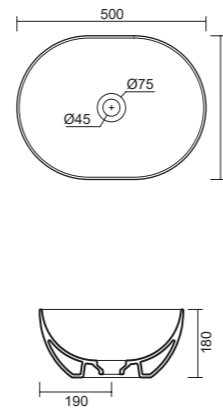

art. 0804
Lavabo Rettangolare in appoggio cm 50x38 h18 completo di piletta skip up in ceramica flat
Rectangular countertop Washbasin cm 50x38 h18 drain skip up and ceramic cover plate flat included