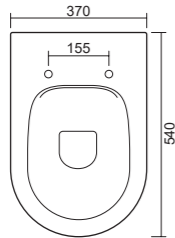

**art. 0103**

**Wc sospeso rimless. Coprivaso e fissaggi non inclusi.**  
*Wall hung, rimless Toilet. Toilet seat and screws not included.*

**art. 0104**

**Bidet sospeso monoforo completo di piletta skip up in ceramica flat. Fissaggio non incluso.**  
*One hole wall hung Bidet with pvc drain and ceramic cover plate flat included. Screws not included.*