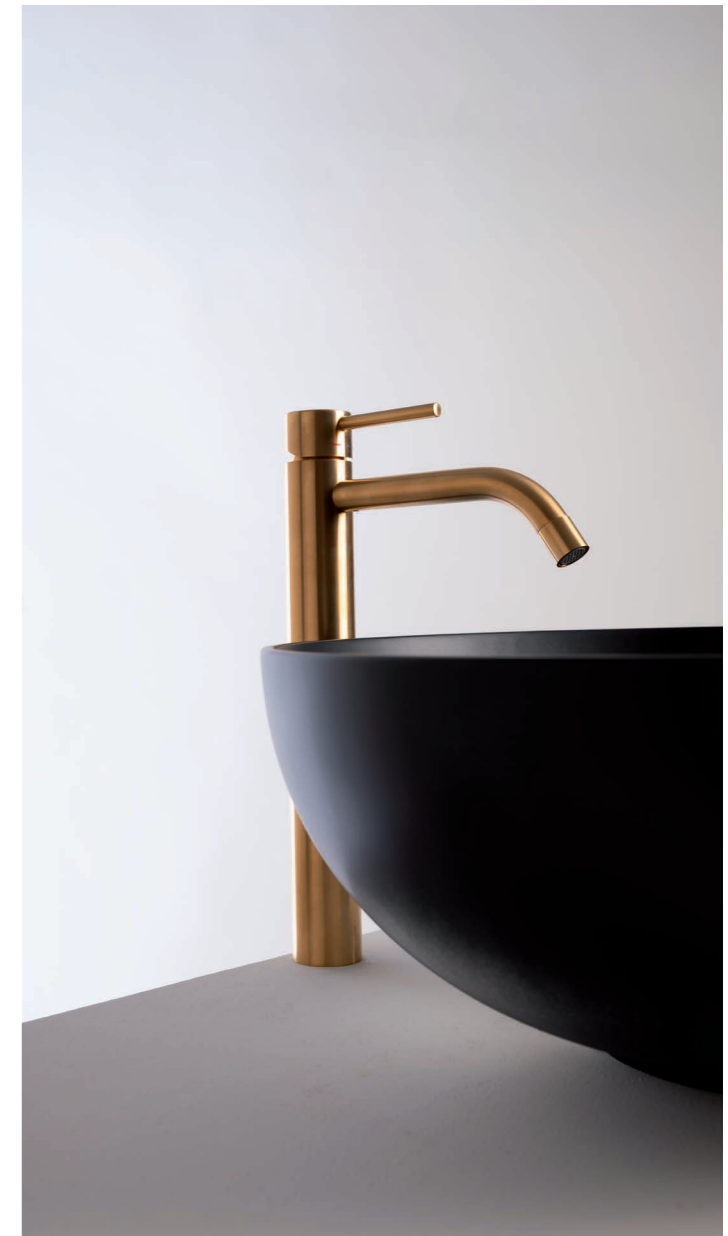

art. 0801  
Lavabo Tondo cm Ø45 h18 Nero Matt  
Round Washbasin cm Ø45 h18 Matt Black

art. 0802  
Lavabo Ovale cm 50x38 h18 Foglia Matt  
Oval Washbasin cm 50x38 h18 Matt Leaf

art. 0802  
Lavabo Ovale cm 50x38 h18 Foglia Matt  
Oval Washbasin cm 50x38 h18 Matt Leaf