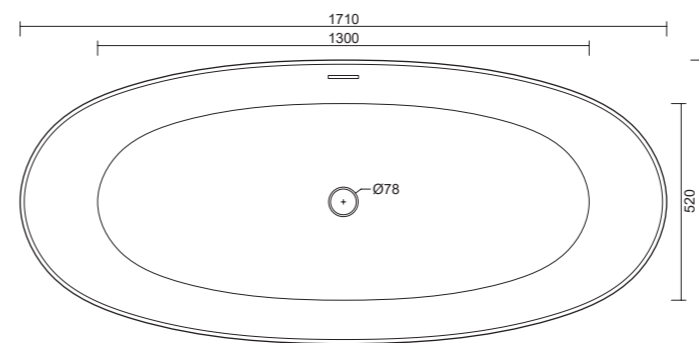

# BLUM

art. 0601  
 Vasca Ovale cm 171x75  
 Oval Bathtub cm 171x75

art. 0601  
 Blum Vasca ovale freestanding in solid surface cm 171x75.  
 Blum freestanding oval solid surface Bathtub cm 171x75.