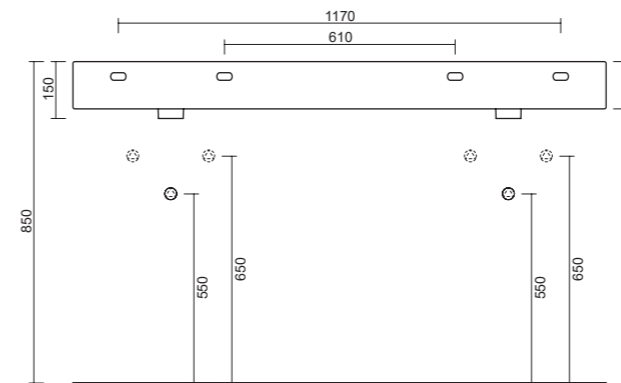

art. XLAV141DV