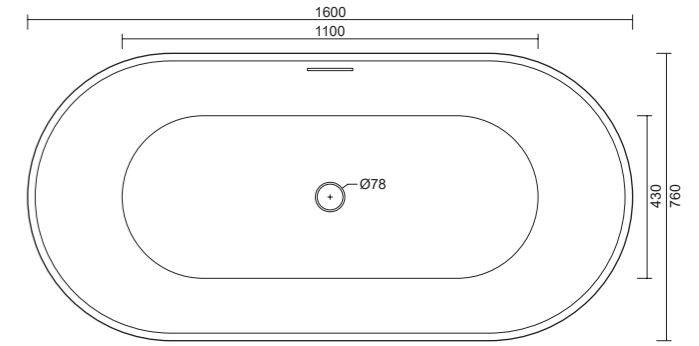

art. 0607
Form Vasca ovale freestanding in acrilico cm 170x80.
Form freestanding oval acrylic Bathtub cm 170x80.