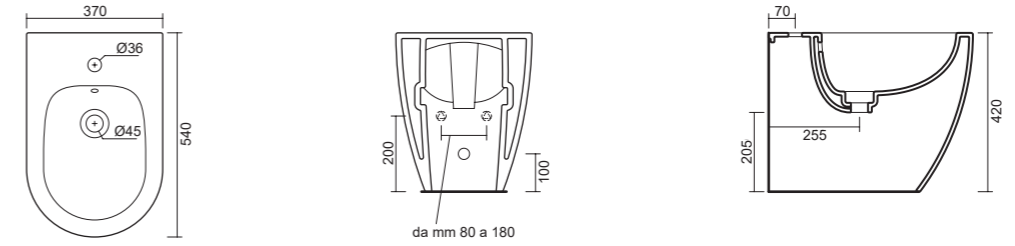

art. 0102

Bidet a terra monoforo e fissaggio ghost, completo di piletta skip up in ceramica flat. Fissaggio non incluso.
One hole back-to-wall Bidet with a hidden installation system, pvc drain skip up and ceramic cover plate flat included. Screws not included.