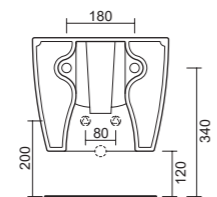

**art. 0103**

**Wc sospeso rimless. Coprivaso e fissaggi non inclusi.**  
*Wall hung, rimless Toilet. Toilet seat and screws not included.*

**art. 0104**

**Bidet sospeso monoforo completo di piletta skip up in ceramica flat. Fissaggio non incluso.**  
*One hole wall hung Bidet with pvc drain and ceramic cover plate flat included. Screws not included.*