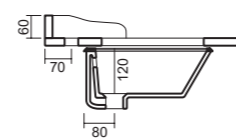

art. **0724**
Top in marmo monoforo (tre fori su richiesta) cm 82.
Marble top one hole (three holes on demande) cm 82.
art. **0725**
Top in marmo monoforo (tre fori su richiesta) cm 102.
Marble top one hole (three holes on demande) cm 102.
art. **0727**
Top in marmo monoforo completo di alzatina (tre fori su richiesta) cm 82.
Marble top one hole with backsplash (three holes on demande) cm 82.
art. **0728**
Top in marmo monoforo completo di alzatina (tre fori su richiesta) cm 102.
Marble top one hole with backsplash (three holes on demande) cm 102.
art. **0726**
Lavabo sottopiano rettangolare.
Undercounter Rectangle Washbasin.