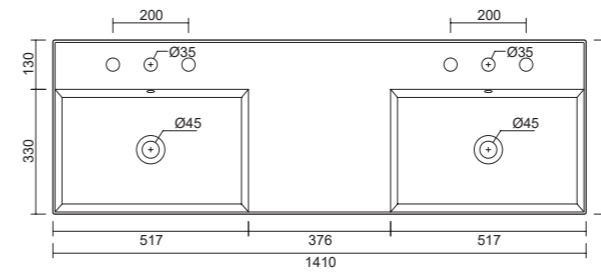

art. XLAV141DV