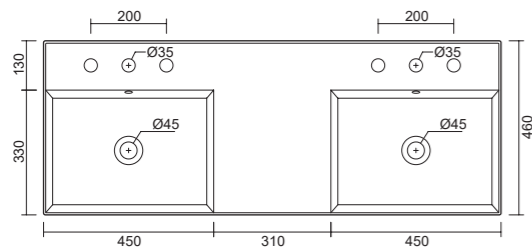

art. XLAV81SX

art. XLAV81DX

Lavabo XL 121 da appoggio o sospeso. Fissaggi non inclusi.  
 Wall hung or countertop washbasin XL 121. Screw are not included.

art. XLAV121

art. XLAV121SX

art. XLAV121DV

art. XLAV121CE