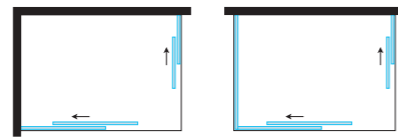

ANTE SCORREVOLI

Singolo lato per box doccia scorrevole H 1900 mm

Angolare e Centro Parete

TPAE09
Profilo di
allungamento
+25 mm